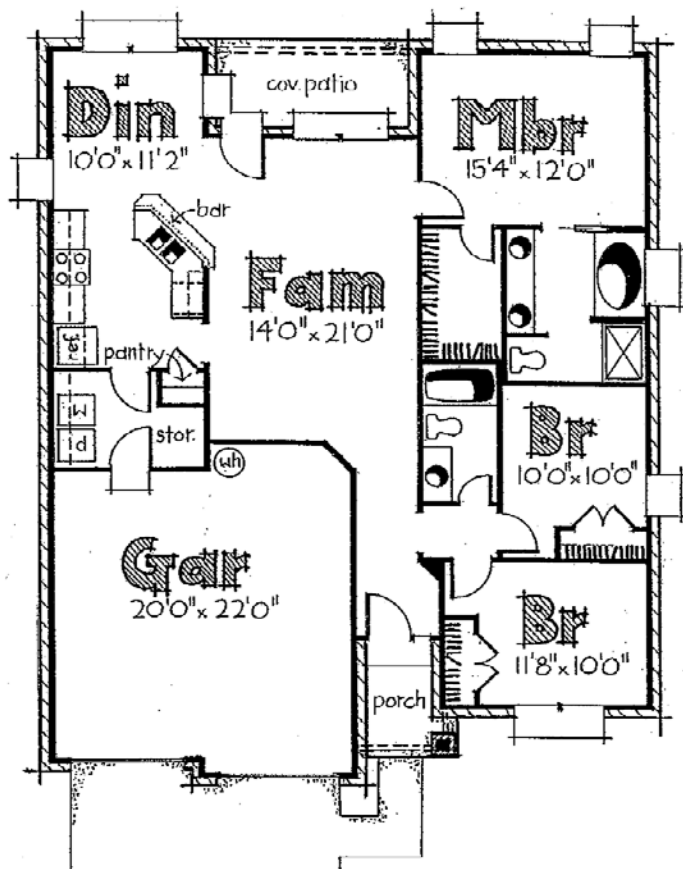

# "Somerset"

111 Somerset Park Dr.

\$161,175

## Signature Features

- Crown Molding in Foyer and Family Room
- Smooth Ceilings Throughout
- Decorative Lighting Package
- Hardwood Flooring in Foyer
- Mannington Resilient Flooring in all Wet Areas
- 5 1/4" Base and 3 1/4" Trim
- Frigidaire Stainless Steel Appliances
- Slide in Range with Over Range Microwave
- Garbage Disposal
- Dishwasher
- Fiberglass Soaker Tub in Master
- Price Pfister Brushed Nickel Faucets
- Custom Cabinets by Wellborn Forest with 36" Uppers
- Cultured Marble Vanity Tops in Baths
- Full Sod Yard with Rear Patio
- Low-E Insulated Energy Efficient Windows with Tilt Sash
- Decorative Wrought Iron Mail Box and Post
- Architectural Shingles
- Cat-5 and RG-6 Cable
- 2-10 Home Buyers Warranty